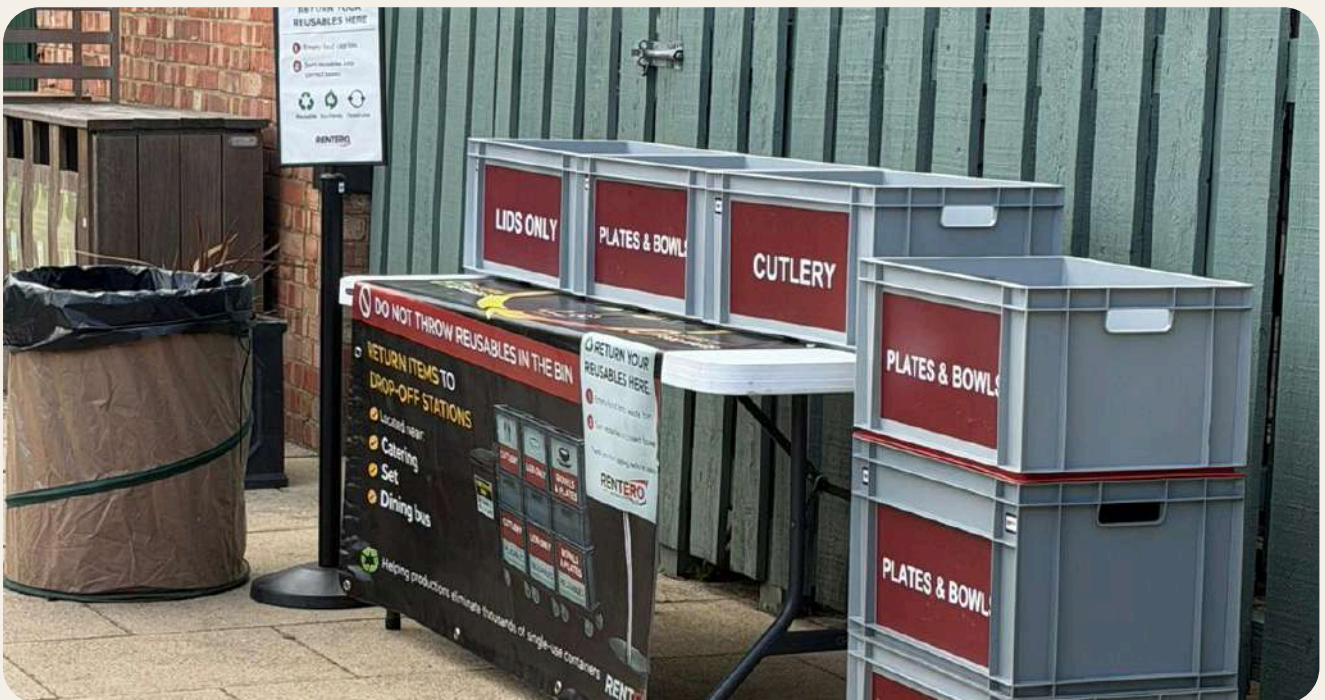

Simple operational flow for busy productions

Four steps, repeated through every production day. We deliver, your crew uses reusables, and we handle the wash-up — keeping catering logistics smooth from start to wrap.

1. Delivery & setup

We deliver the wash-up trailer and reusable system directly to the production location.

2. On-set use

Crew members use reusable plates, bowls and cutlery throughout production catering operations.

3. Collection & wash-up

Used tableware is collected, washed and returned into circulation through the on-site wash-up system.

4. Continuous reusable cycle

The system operates throughout production to reduce disposable waste and maintain smooth catering logistics.