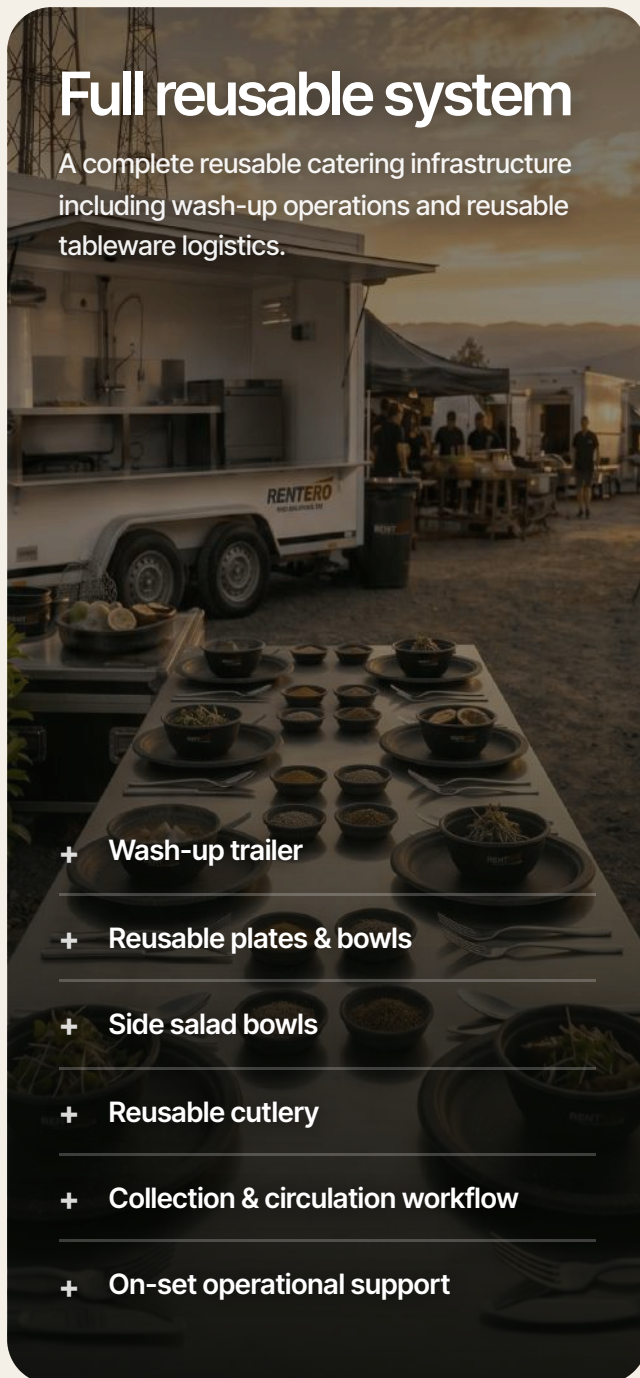

## Full reusable system

A complete reusable catering infrastructure including wash-up operations and reusable tableware logistics.

- + Wash-up trailer
- + Reusable plates & bowls
- + Side salad bowls
- + Reusable cutlery
- + Collection & circulation workflow
- + On-set operational support