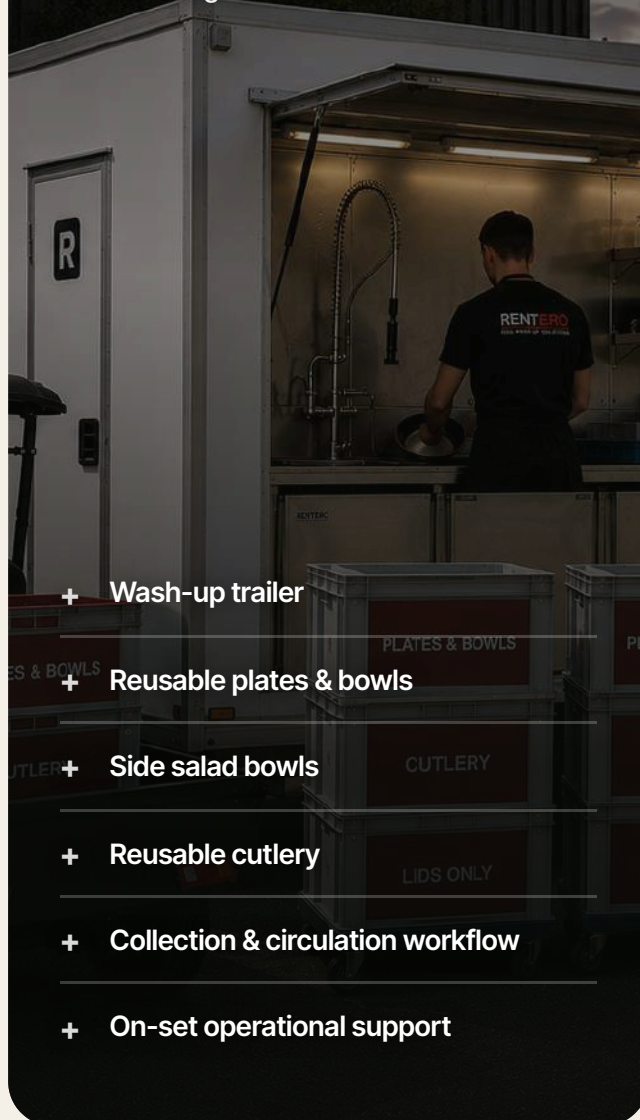

Wash-up trailer only

A standalone on-set wash-up solution for productions that already operate their own reusable tableware system.

- + Mobile wash-up trailer
- + Built for production environments
- + Flexible for different production sizes
- + Reliable on-set operation

Full reusable system

A complete reusable catering infrastructure including wash-up operations and reusable tableware logistics.

- + Wash-up trailer
- + Reusable plates & bowls
- + Side salad bowls
- + Reusable cutlery
- + Collection & circulation workflow
- + On-set operational support